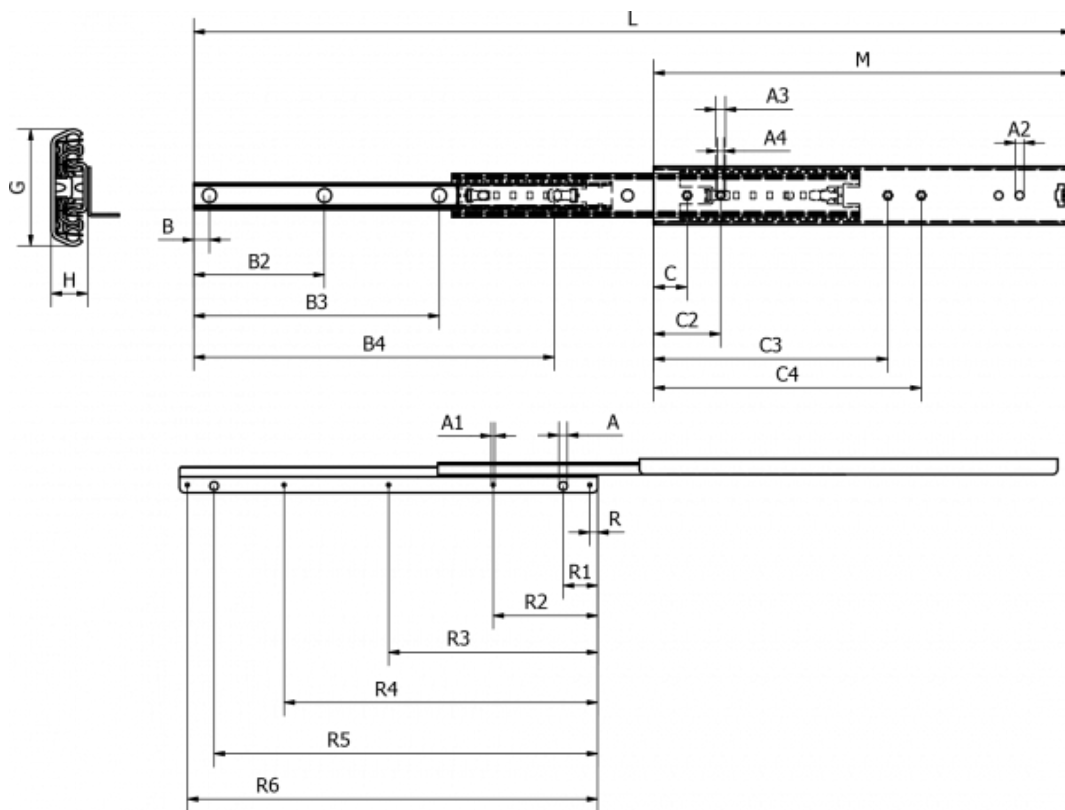

Data Sheet

Article number: 11112S88

Description: Thomas Regout Telescopic Slide 11112S87 ULF HD S, 3-piece
Length 600 mm / load cap. 75 kg / extension 612 mm

Measures

A	B4	Load capacity side mounted	R6
A1	C	M	
A2	C2	R	
A3	C3	R1	
A4	C4	R2	
B	G	R3	
B2	H	R4	
B3	L	R5	